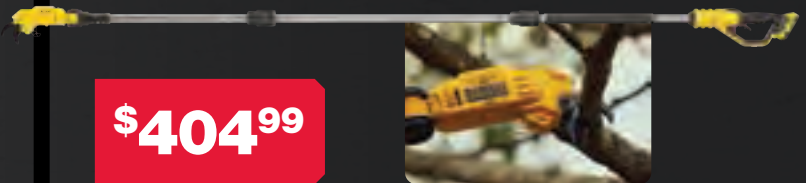

$404⁹⁹

20V MAX* POLE PRUNER KIT

- 9 Foot pole with lateral pivoting head (separates for storage)
- Make smooth cuts with 1.5" cut capacity blades and a lightweight design
- Cuts up to 1,100 cuts per charge

INCLUDES:

- [1] DCB203 20V MAX* 2Ah Battery
- [1] Charger
- [1] Blade Cover
- [1] Wrench

DCPPR320D1