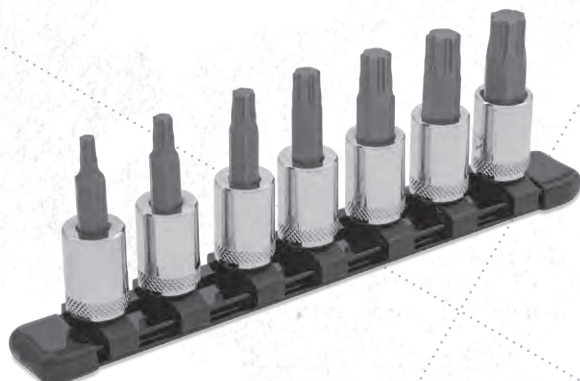

3/8" DRIVE

RBRT™ HEX DRIVER SETS

SXMHS7RBRT
7-PC. 3/8" DRIVE ADVANCED
METRIC SHORT HEX DRIVER SET

PRODUCT #	DESCRIPTION	LENGTH	SET
SXMHS7RBRT	7-Pc. 3/8" Drive Advanced Metric Short Hex Driver Set		
XH4MMSRBRTBS	3/8" Drive Advanced Short Hex Driver 4	48mm	•
XH5MMSRBRTBS	3/8" Drive Advanced Short Hex Driver 5	48mm	•
XH6MMSRBRTBS	3/8" Drive Advanced Short Hex Driver 6	48mm	•
XH7MMSRBRTBS	3/8" Drive Advanced Short Hex Driver 7	48mm	•
XH8MMSRBRTBS	3/8" Drive Advanced Short Hex Driver 8	48mm	•
XH9MMSRBRTBS	3/8" Drive Advanced Short Hex Driver 9	48mm	•
XH10MMSRBRTBS	3/8" Drive Advanced Short Hex Driver 10	48mm	•